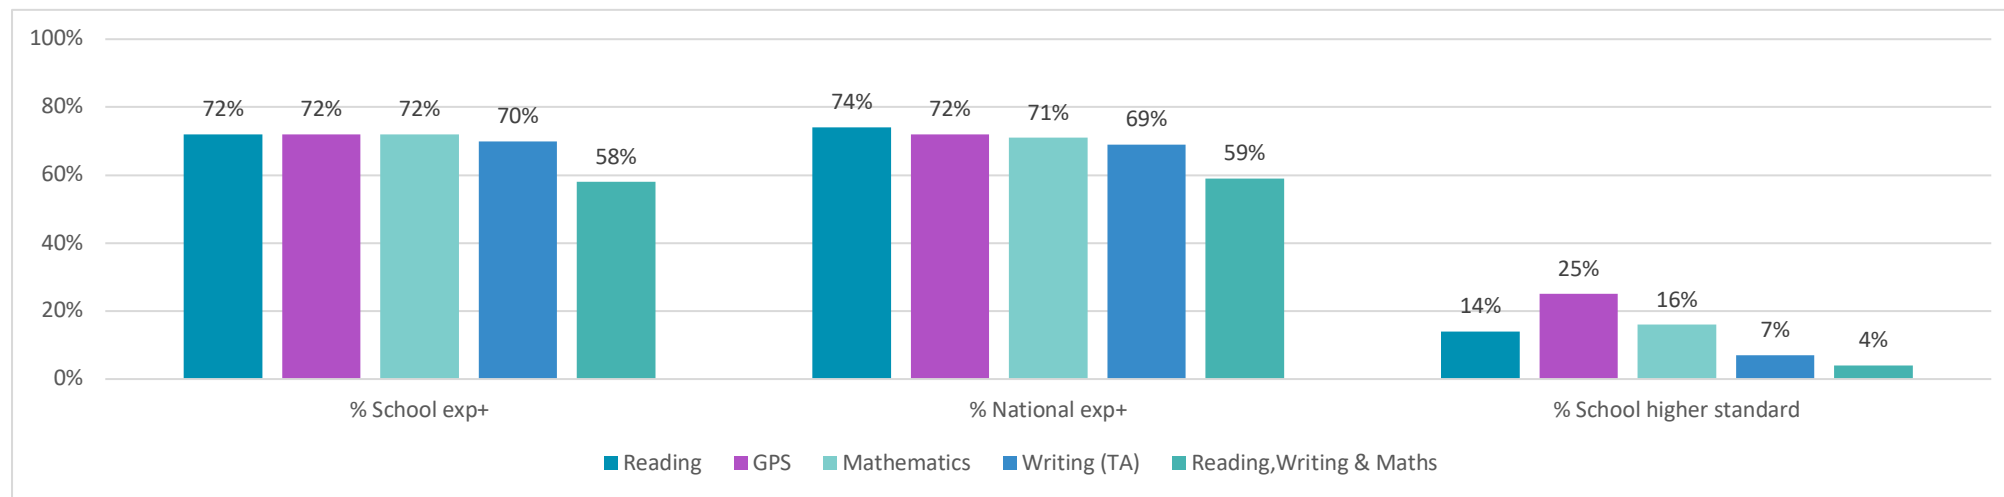

Key Stage 2 Outcomes

% of Pupils reaching the expected standard and the higher standard in 2021:

Pupils' average score in the reading, grammar and mathematics tests:

	School average scaled score	National average scaled score
Reading	103	105
Grammar, punctuation & spelling	104	105
Mathematics	103	104

KS1 to KS2 Progress

The progress measures compare pupils' key stage 2 results to those of other pupils nationally with similar prior attainment.

	Reading	Writing	Mathematics
St. Martin's Progress Measures	-1.8	-0.6	-0.6